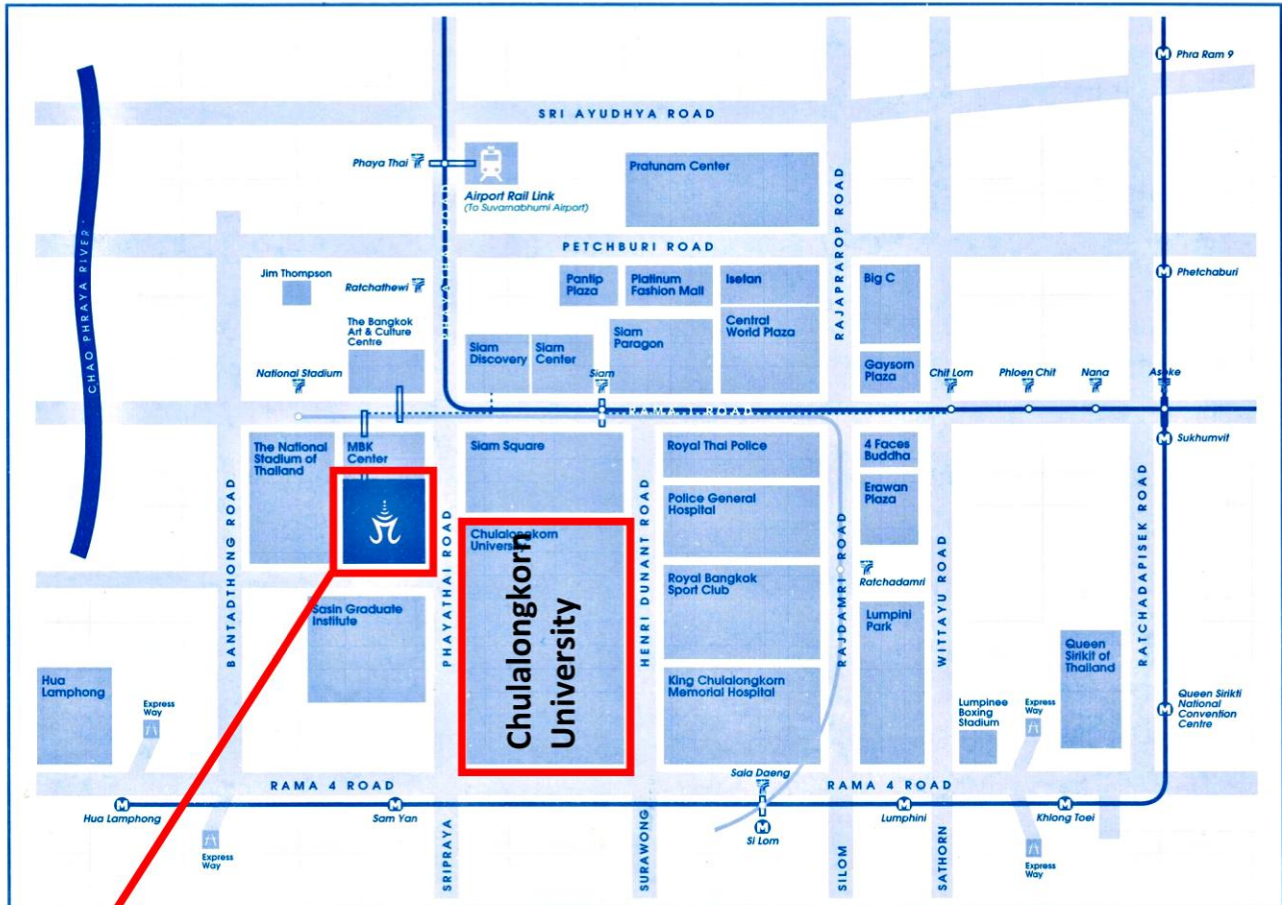

Transportation Guide for taking LIMOUSINE from Bangkok Int'l Airport to Pathumwan Princess Hotel

1. Come out from "Arrival Hall B" of Bangkok Int'l Airport

2. You will find AOT Limousine counter on your left.

You can get the LIMOUSINE from them.

You are advised to pass the directions on p. 2 to them and they will drive you to the Pathumwan Princess Hotel.

*Transportation Guide for taking LIMOUSINE
from Bangkok Int'l Airport to Pathumwan Princess Hotel*